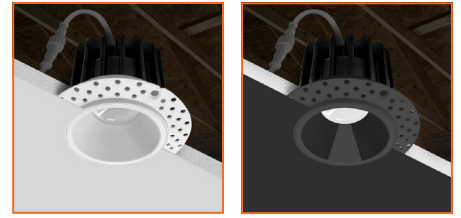

### FEATURES

Diecast Aluminum Heatsink

Trimless Mud Frame

J-Box

1/2" Knockouts

Twist and Lock Design

5-CCT Selectable

Round