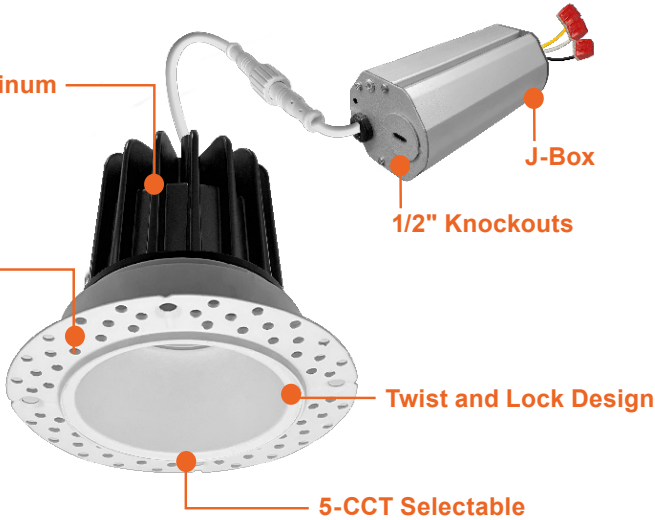

FEATURES

Diecast Aluminum Heatsink

Trimless Mud Frame

J-Box

1/2" Knockouts

Twist and Lock Design

5-CCT Selectable