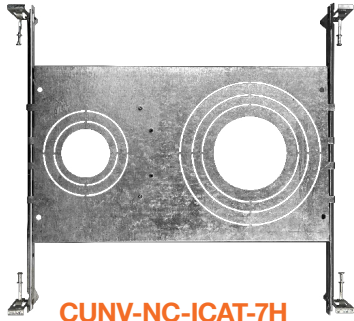

CUNV-NC-ICAT-7H
Universal Pre-Mounting Plate
13 7/8" x 15 1/8"