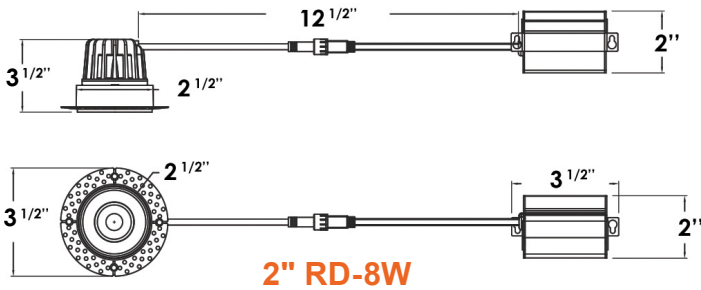

DIMENSIONS